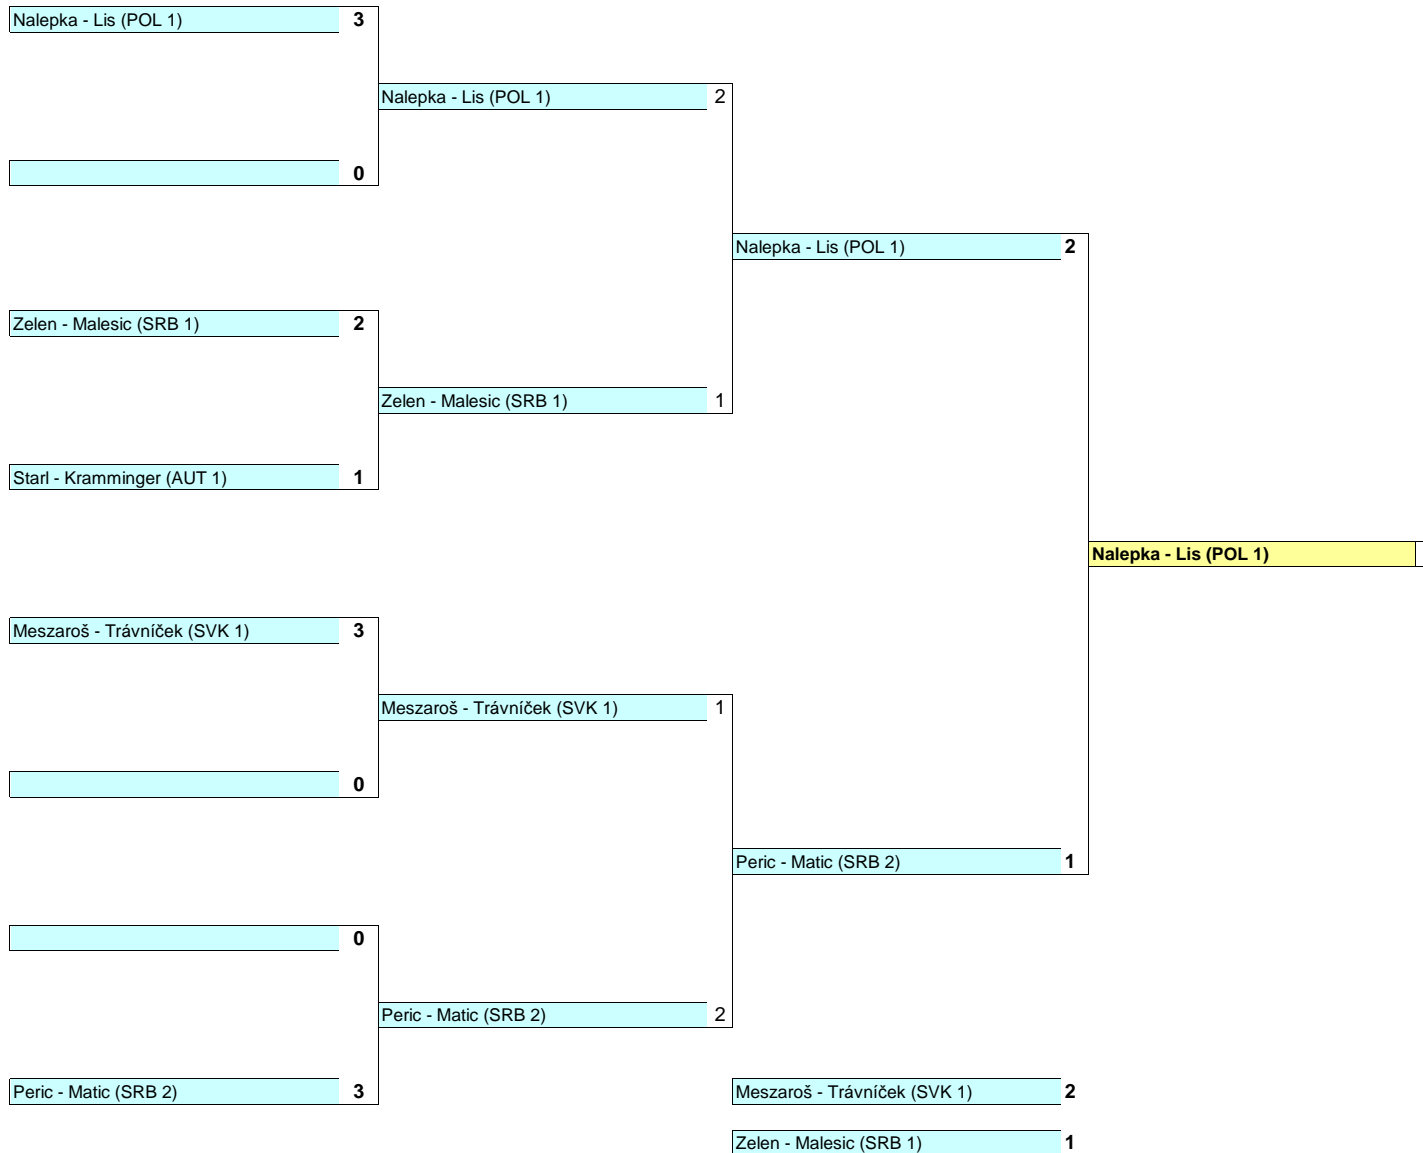

Skupina E	1	2	3	Body	Pořadí
Starl - Kramminger (AUT 1)	XXX	2:1	3:0	4	1
Suchánek - Zvolánek (CZE 1)	1:2	XXX	3:0	2	2
Stazsak - Safraniec (POL 3)	0:3	0:3	XXX	0	3

Final round - 1 - 5 place

ROUND OF 16

QUARTERFINALS

SEMIFINALS

Final

Final round - 6 - 10 place

ROUND OF 16

QUARTERFINALS

SEMIFINALS

Final

Final round - 11 - 15 place

ROUND OF 16

QUARTERFINALS

SEMIFINALS

Final

Final round - 16 - 20 place

QUARTERFINALS

SEMIFINALS

Final